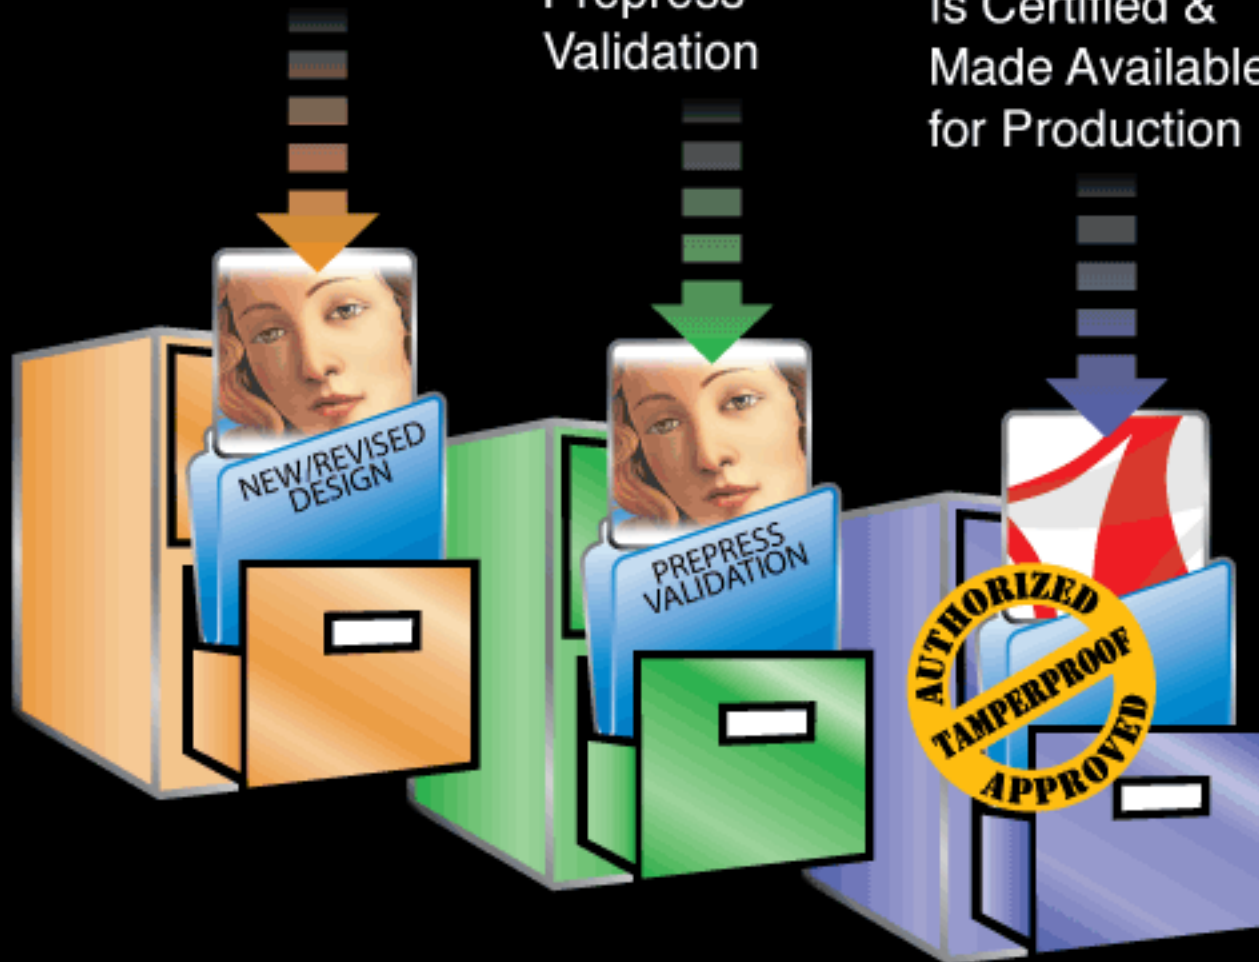

## The mandate:

Handling a high volume of graphic assets for numerous SKU's, dealing with different designs, designers, prepress service providers & printers, located near and far, each trying to keep control over the process to keep costs low... and avoid inconsistencies throughout the packaging design.

## The solution:

**wcontrol**  
*total control at your fingertip*

The Virtual Prepress Warehouse  
for Multiple Stock Keeping Units  
(SKU) Graphic Assets

- ✓ Control  
File Integrity
- ✓ Control  
File Updates
- ✓ Control  
Consistency

**w**control

✓ Design House  
Drops New or  
Revised Files  
For Client  
Approval

✓ Client Drops  
Approved  
Designs for  
Prepress  
Validation

✓ The Unique  
Pre-Approved  
Uneditable  
PDF Master File  
Is Certified &  
Made Available  
for Production

- ✓ Control  
Access Level  
Per Collaborator  
Per SKU  
*(proof, download, ink  
coverage, separation)*

- ✓ Always At Your  
Fingertips...  
Night and Day,  
Even Holidays

**w**control

- ✓ Centralized  
Filing Cabinet